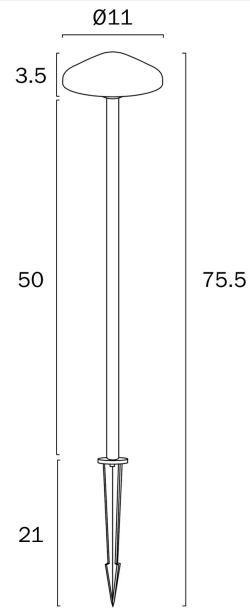

SCAPE 24V EXTERIOR LED POST SPIKE LIGHT

Note: Dimensions are only a guide and may vary due to manufacturing variations.

LIGHT SOURCE

Voltage Input

24V

Total Wattage (max)

3

Globe Type

LED integrated COB

Globe / Light Source qty

1

Globe / Light Source included

Yes

Color Kelvin

3000k

Color Temperature

Sand

Fixture Material

Aluminium, Polycarbonate

Diffuser Material

Polycarbonate

PRODUCT DIMENSIONS

Fixture Weight (Kg)

0.7

Fixture Height (cm)

50

Telbix.

Fixture Diameter (cm)

11

Cable Length (cm)

100

WARRANTY