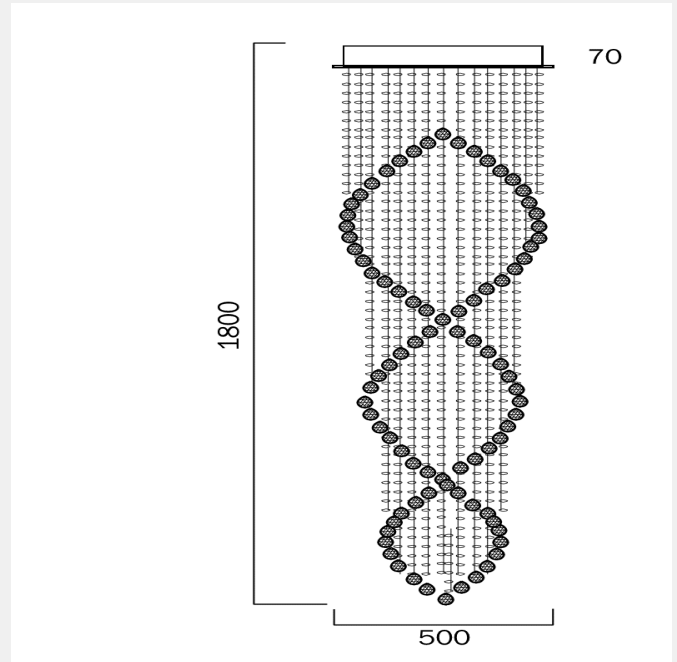

SAVINA 1800CM PENDANT LIGHT

LIGHT SOURCE

Voltage Input

240V

Total Wattage (max)

30

Wattage

6

Globe Type

GU10

Globe / Light Source qty

5

Globe / Light Source included

No

Dimmable

Globe Dependant

SPECIFICATIONS

Lead and Plug

No

IP rating

IP20

Suspension Type

Break Wire

Height Adjustable?

WARRANTY

Replacement Warranty

*3 Years

PRODUCT DIMENSIONS

Fixture Weight (Kg)

8.5

Fixture Diameter (cm)

50