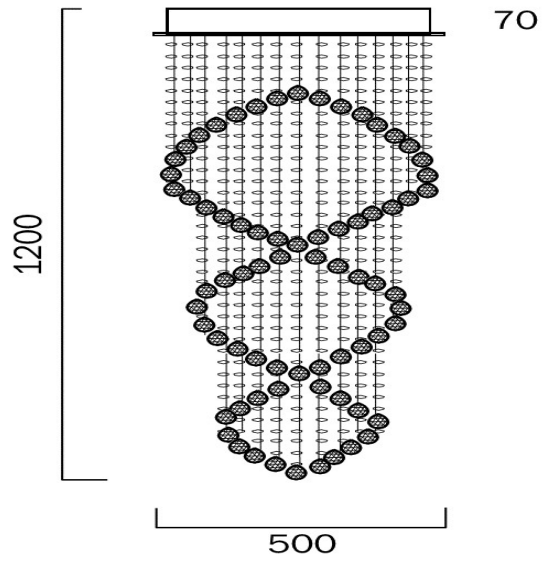

SAVINA 1200CM PENDANT LIGHT

LIGHT SOURCE

Voltage Input

240V

Total Wattage (max)

30

Wattage

6

Globe Type

GU10

Globe / Light Source qty

5

Globe / Light Source included

No

Dimmable

Globe Dependant

SPECIFICATIONS

Lead and Plug

No

IP rating

IP20

Suspension Type

Break Wire

Height Adjustable?

WARRANTY

Replacement Warranty

*3 Years

PRODUCT DIMENSIONS

Fixture Weight (Kg)

7.5

Fixture Diameter (cm)

50