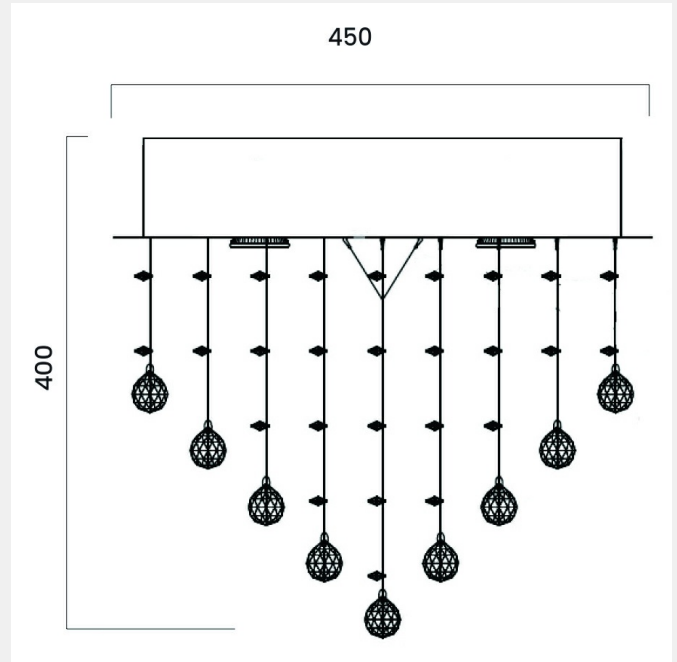

SAVINA 45CM CTC CEILING LIGHT

LIGHT SOURCE

Voltage Input

240V

Total Wattage (max)

42

Wattage

6

Globe Type

GU10

Globe / Light Source qty

7

Globe / Light Source included

No

Dimmable

Globe Dependant

SPECIFICATIONS

Lead and Plug

No

IP rating

IP20

Height Adjustable?

No

Raked Ceiling Compatible

WARRANTY

Replacement Warranty

*3 Years

PRODUCT DIMENSIONS

Fixture Diameter (cm)

45

Fixture Height (cm)

40