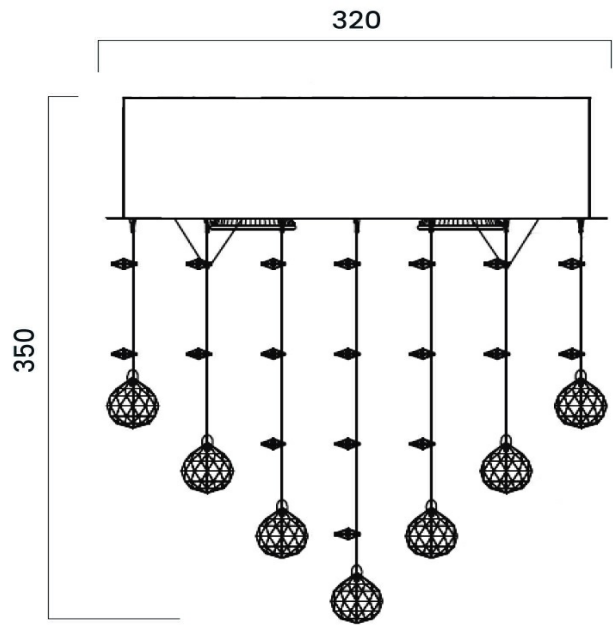

## SAVINA 32CM CTC CEILING LIGHT

### LIGHT SOURCE

**Voltage Input**

240V

**Total Wattage (max)**

24

**Wattage**

6

**Globe Type**

GU10

**Globe / Light Source qty**

4

**Globe / Light Source included**

No

**Dimmable**

Globe Dependant

### PRODUCT DIMENSIONS

**Fixture Diameter (cm)**

32

**Fixture Height (cm)**

35

**OTHER**

---

**Installation Required**