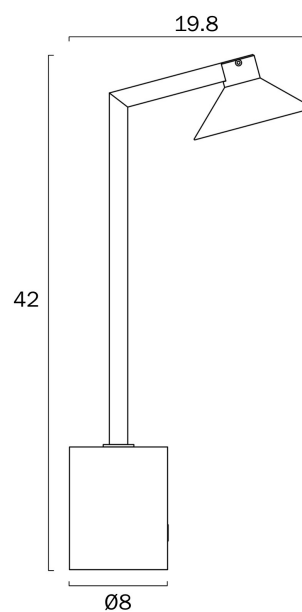

SATROM LED TABLE LAMP

Note: Dimensions are only a guide and may vary due to manufacturing variations.

VARIANTS

[SATROM TL-ABWH] SATROM
LED TABLE LAMP (ANTIQUÉ
BRASS| WHITE MARBLE)

9329501082409

[SATROM TL-BKGN] SATROM
LED TABLE LAMP (BLACK|
GREEN MARBLE)