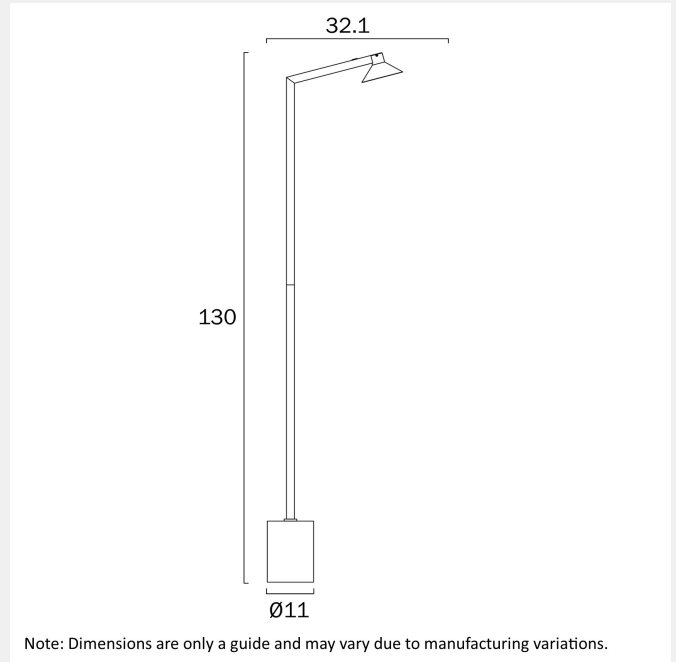

### LIGHT SOURCE

**Voltage Input**

240V

**Total Wattage (max)**

6

**Globe Type**

LED integrated SMD

**Globe / Light Source qty**

### PRODUCT DIMENSIONS

**Fixture Weight (Kg)**

4.3

## Fixture Length (cm)

32.1

## Fixture Width (cm)

11