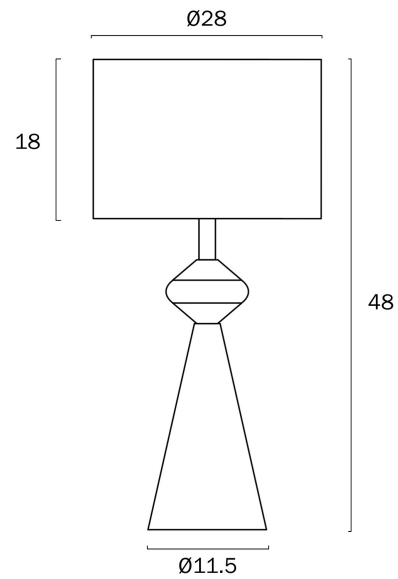

SATILLO TABLE LAMP

Note: Dimensions are only a guide and may vary due to manufacturing variations.

LIGHT SOURCE

Voltage Input

240V

Total Wattage (max)

25

Globe Type

COLOUR AND MATERIAL

Fixture Material

Iron, Fabric

Fixture Finish

Satin

PRODUCT DIMENSIONS

Fixture Weight (Kg)

1.85

Fixture Height (cm)

48

Fixture Diameter (cm)

28

Cable Length (cm)

180 (30+Inline Switch+150)

WARRANTY

Replacement Warranty