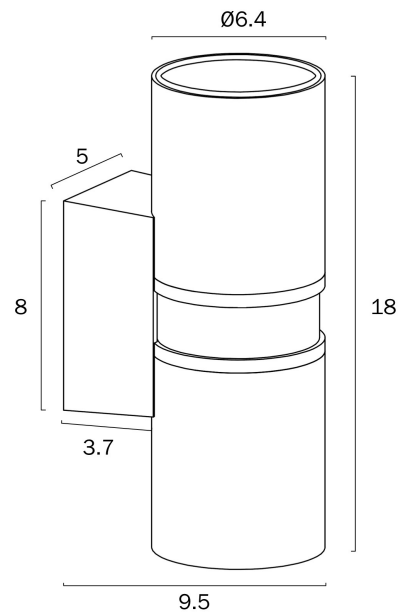

SARNEL UP-DOWN EXTERIOR WALL LIGHT

Note: Dimensions are only a guide and may vary due to manufacturing variations.

LIGHT SOURCE

Voltage Input

240V

Total Wattage (max)

12

Wattage

Glass

Fixture Color

Brass

PRODUCT DIMENSIONS

Fixture Weight (Kg)

0.5

Fixture Projection (cm)

9.5

Fixture Height (cm)

18

telbix.

Fixture Width (cm)

6.4

WARRANTY

Replacement Warranty

*3 Years