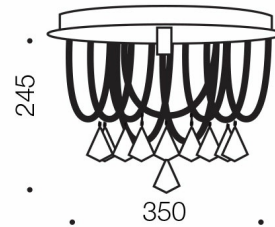

SANDRO 35CM CTC CEILING LIGHT

LIGHT SOURCE

Voltage Input

240V

Total Wattage (max)

165

Wattage

33

WARRANTY

Replacement Warranty

*3 Years

PRODUCT DIMENSIONS

Fixture Diameter (cm)

35

Fixture Height (cm)

24.5