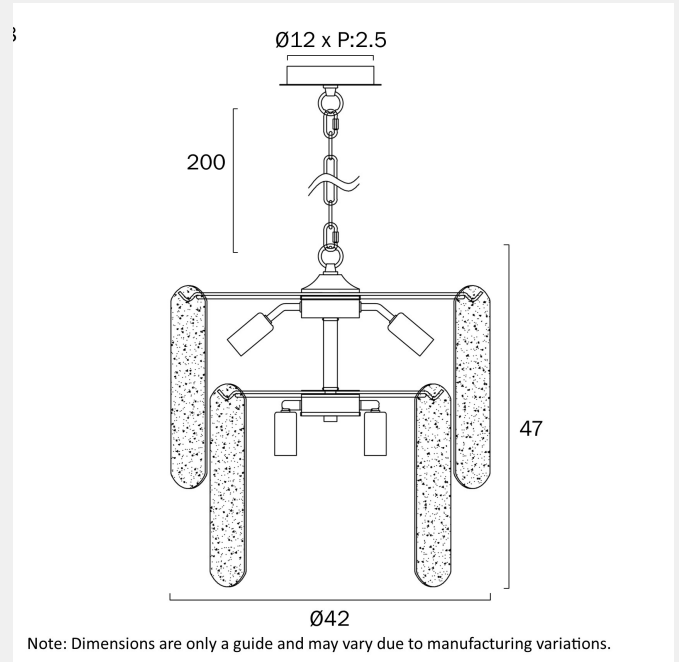

SAMONA 8 PENDANT LIGHT

LIGHT SOURCE

Voltage Input

240V

Total Wattage (max)

200

Wattage

25

Globe Type

E14

Globe / Light Source qty

8

Globe / Light Source included

No

Color Kelvin

0

Color Temperature

0

Dimmable

Globe Dependant

Lumens

0

CRI (Color Rendering Index)

0

Surge Protection (Yes/No)

0

SPECIFICATIONS

Lead and Plug

0

IP rating

IP20

Suspension Type

Chain

Height Adjustable?

Yes

Raked Ceiling Compatible

0

Mounting

0

Electrical Protection

CLASS I - HIGH VOLTAGE, EARTH REQUIRED

Beam Angle (degree)

0