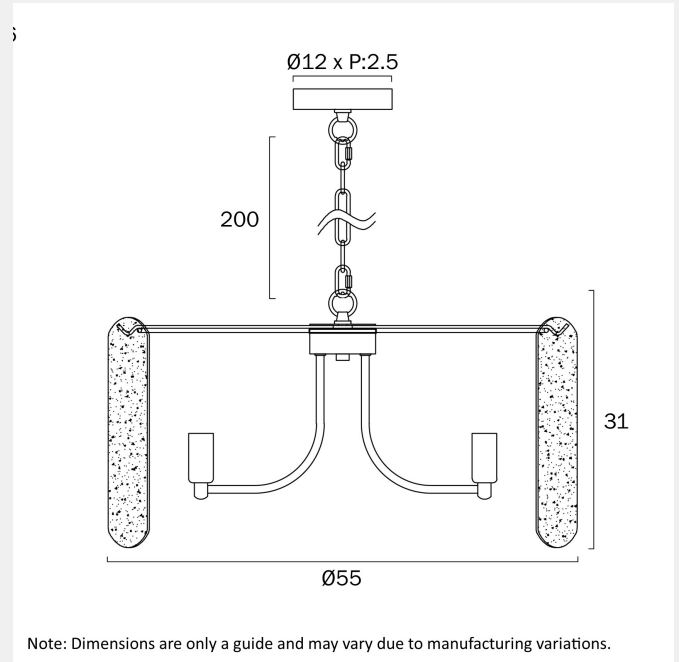

SAMONA 6 PENDANT LIGHT

Note: Dimensions are only a guide and may vary due to manufacturing variations.

LIGHT SOURCE

Voltage Input

240V

Total Wattage (max)

150

Wattage

0

WARRANTY

Replacement Warranty

*3 Years

PRODUCT DIMENSIONS

Fixture Weight (Kg)

5.2

Fixture Diameter (cm)