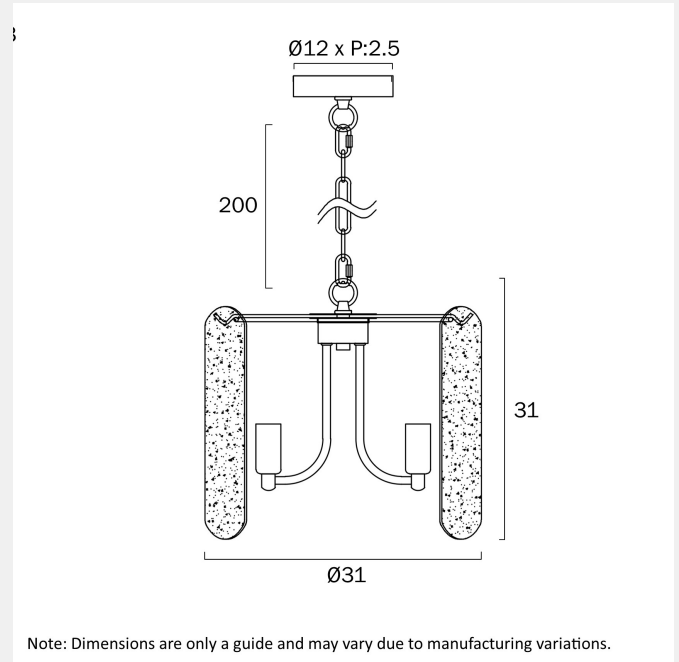

SAMONA 3 PENDANT LIGHT

LIGHT SOURCE

Voltage Input

240V

Total Wattage (max)

75

Wattage

25

Globe Type

E14

Globe / Light Source qty

3

Globe / Light Source included

No

Color Kelvin

0

Color Temperature

0

Dimmable

Globe Dependant

Lumens

0

CRI (Color Rendering Index)

0

Surge Protection (Yes/No)

0

SPECIFICATIONS

Lead and Plug

0

IP rating

IP20

Suspension Type

Chain

Height Adjustable?

Yes

Raked Ceiling Compatible

0

Mounting

0

Electrical Protection

CLASS I - HIGH VOLTAGE, EARTH REQUIRED

Beam Angle (degree)

0