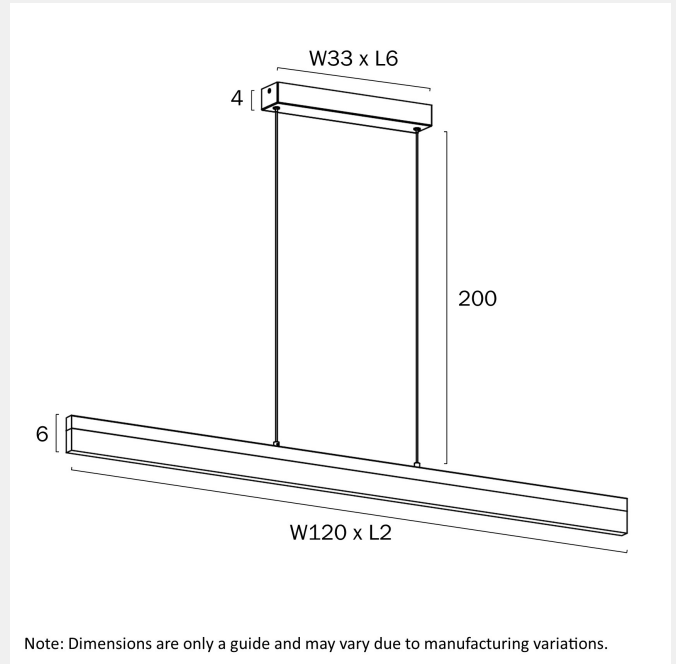

SALAS PENDANT LIGHT

LIGHT SOURCE

Voltage Input

240V

Total Wattage (max)

30

Globe Type

LED integrated SMD

Fixture Weight (Kg)

2.06

Fixture Height (cm)

6

Fixture Length (cm)

2

Fixture Width (cm)

120