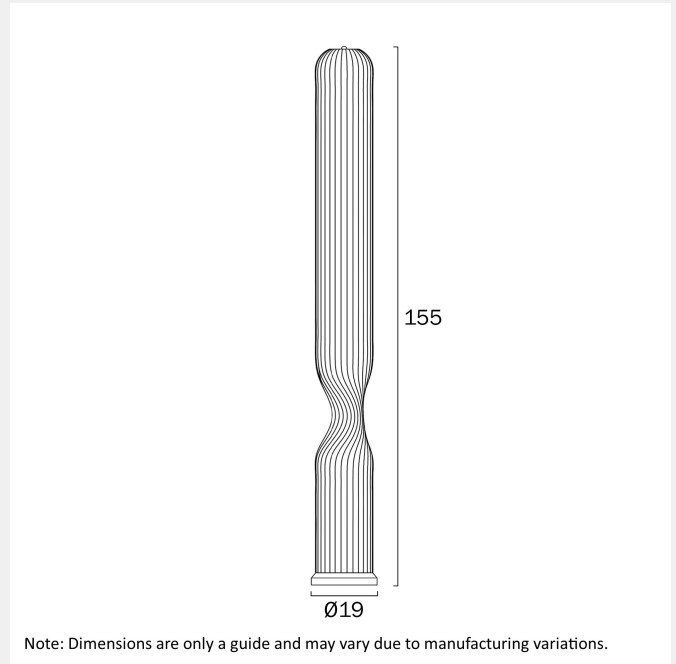

### LIGHT SOURCE

**Voltage Input**

240V

**Total Wattage (max)**

24

**Globe Type**

LED integrated SMD

**Globe / Light Source qty**

### PRODUCT DIMENSIONS

**Fixture Weight (Kg)**

3.1

**Fixture Height (cm)**

155

## Fixture Diameter (cm)

19