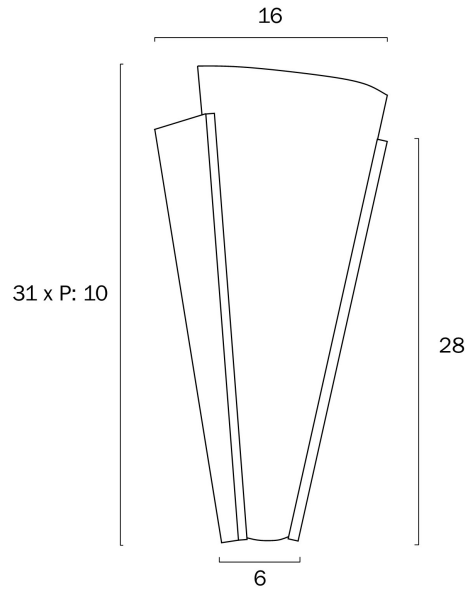

## SAFFI LED WALL LIGHT

Note: Dimensions are only a guide and may vary due to manufacturing variations.

### LIGHT SOURCE

**Voltage Input**

240V

**Total Wattage (max)**

12

**Globe Type**

LED integrated SMD

**Globe / Light Source qty**

## PRODUCT DIMENSIONS

---

**Fixture Projection (cm)**

10

**Fixture Length (cm)**

16

**Fixture Height (cm)**

31