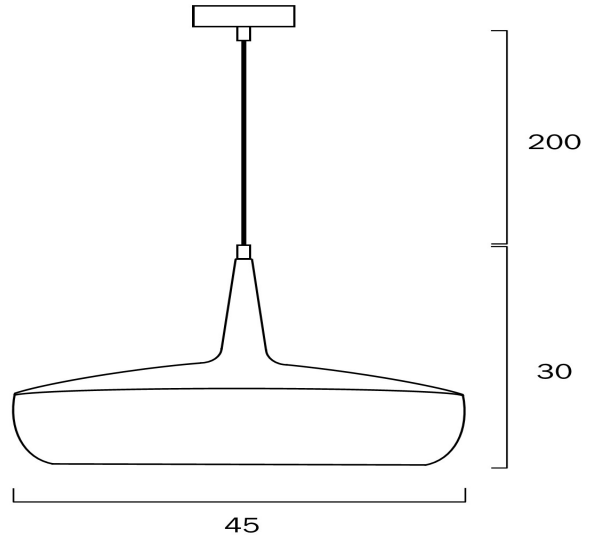

SABRA 45CM PENDANT LIGHT

LIGHT SOURCE

Voltage Input

240V

Total Wattage (max)

25

Globe Type

E27

Globe / Light Source qty

1

Globe / Light Source included

No

Dimmable

Globe Dependant

SPECIFICATIONS

Lead and Plug

*3 Years

PRODUCT DIMENSIONS

Fixture Weight (Kg)

1.8

Fixture Diameter (cm)

45

Fixture Height (cm)

30