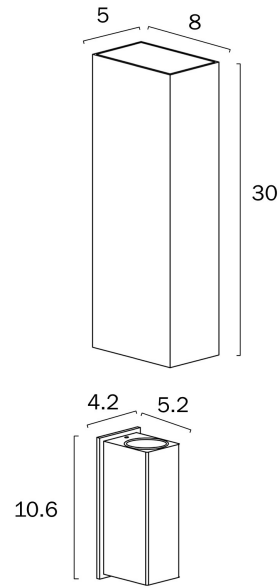

RYLAND EXTERIOR LED WALL LIGHT

Note: Dimensions are only a guide and may vary due to manufacturing variations.

LIGHT SOURCE

Voltage Input

240V

Total Wattage (max)

4

Globe Type

Black

PRODUCT DIMENSIONS

Fixture Weight (Kg)

0.7

Fixture Projection (cm)

8

Fixture Height (cm)

30