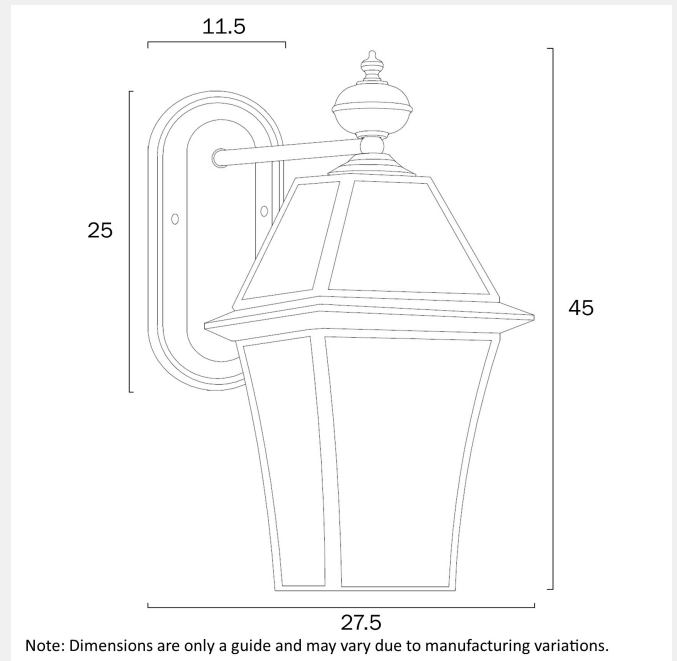

## RYE 27CM EXTERIOR WALL LIGHT SOLID BRASS LARGE

### LIGHT SOURCE

**Voltage Input**

240V

**Total Wattage (max)**

75

**Wattage**

25

**Globe Type**

### PRODUCT DIMENSIONS

**Fixture Weight (Kg)**

4.38

**Fixture Projection (cm)**

27.5

**Fixture Height (cm)**

45