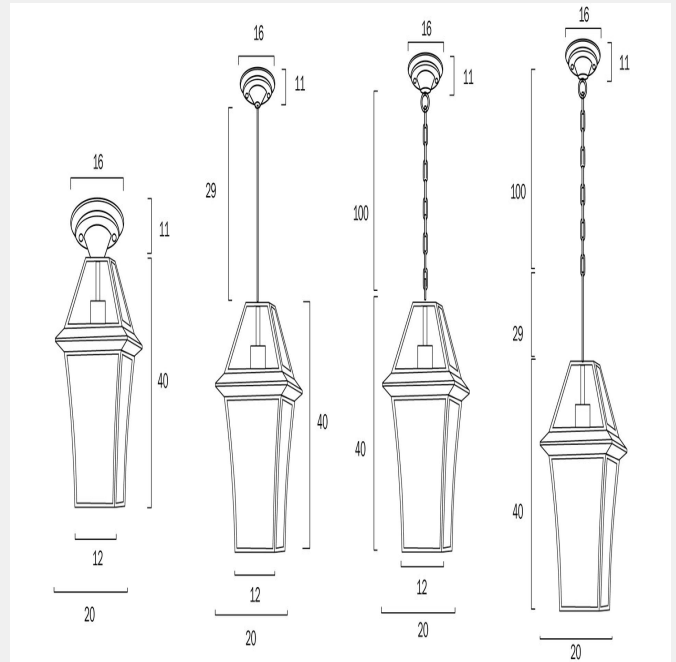

RYE 20CM PENDANT LIGHT SOLID BRASS SMALL

LIGHT SOURCE

Voltage Input

240V

Total Wattage (max)

25

Globe Type

E27

Globe / Light Source qty

1

Globe / Light Source included

No

Dimmable

Globe Dependant

SPECIFICATIONS

Lead and Plug

Surface

Electrical Protection

CLASS I - HIGH VOLTAGE, EARTH REQUIRED

COLOUR AND MATERIAL

Fixture Material

Glass,Solid Brass

Glass Color

Clear