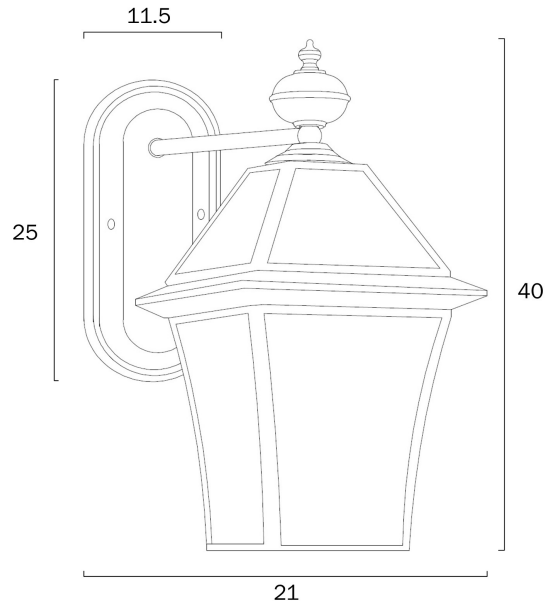

## RYE 20CM EXTERIOR WALL LIGHT SOLID BRASS SMALL

Note: Dimensions are only a guide and may vary due to manufacturing variations.

### LIGHT SOURCE

**Voltage Input**

240V

**Total Wattage (max)**

25

**Globe Type**

E27

**Globe / Light Source qty**

### PRODUCT DIMENSIONS

**Fixture Weight (Kg)**

2.3

**Fixture Projection (cm)**

21

**Fixture Height (cm)**

40