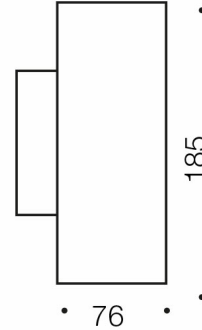

RVIN UP-DOWN EXTERIOR WALL LIGHT

LIGHT SOURCE

Voltage Input

240V

Total Wattage (max)

12

Wattage

6

PRODUCT DIMENSIONS

Fixture Weight (Kg)

0.4

Fixture Diameter (cm)

7.6

Fixture Height (cm)

18.5

WARRANTY