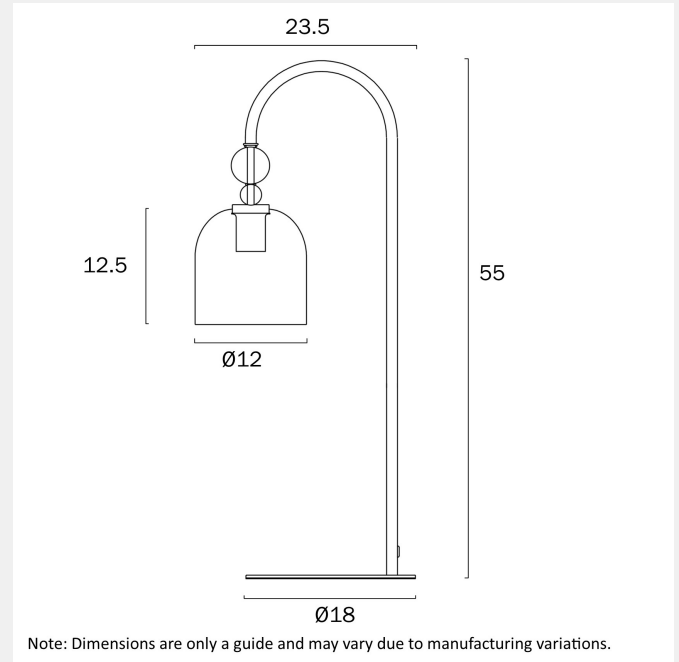

ROTIF TABLE LAMP

LIGHT SOURCE

Voltage Input

240V

Total Wattage (max)

25

Globe Type

E14

2.5

Fixture Height (cm)

55

Fixture Length (cm)

23.5

Fixture Width (cm)

18

Cable Length (cm)