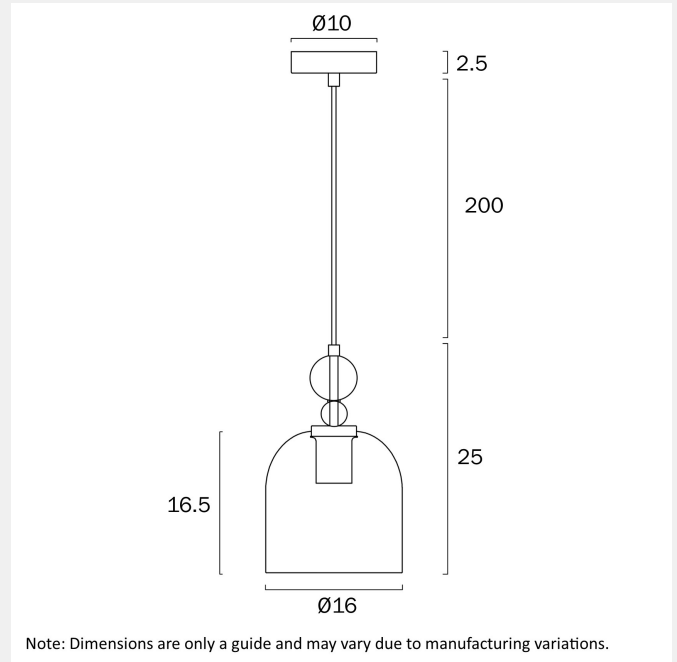

ROTIF PENDANT LIGHT

LIGHT SOURCE

Voltage Input

240V

Total Wattage (max)

25

Globe Type

E27

Fixture Weight (Kg)

1.575

Fixture Diameter (cm)

16

Fixture Height (cm)

25

Suspension Length (cm)

200