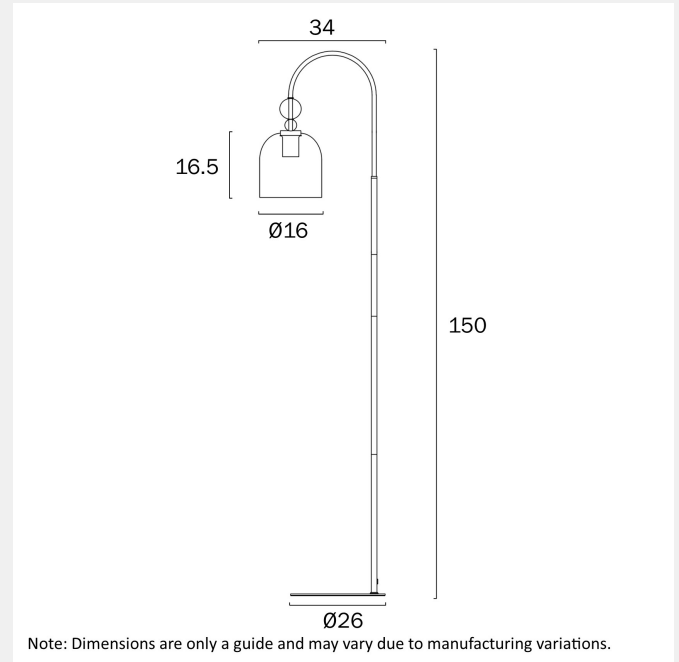

ROTIF FLOOR LAMP

LIGHT SOURCE

Voltage Input

240V

Total Wattage (max)

25

Globe Type

E27

4.4

Fixture Height (cm)

150

Fixture Length (cm)

34

Fixture Width (cm)

26

Cable Length (cm)