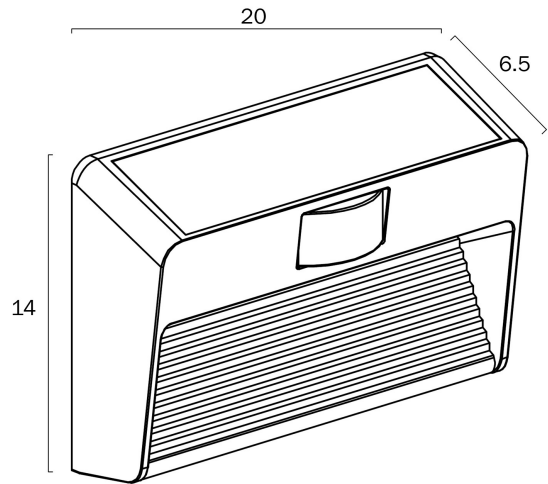

## ROTH EXTERIOR SOLAR WALL LIGHT LARGE

Note: Dimensions are only a guide and may vary due to manufacturing variations.

### LIGHT SOURCE

**Voltage Input**

3.7V

**Total Wattage (max)**

1.3

**Globe Type**

Integrated LED

**Globe / Light Source qty**