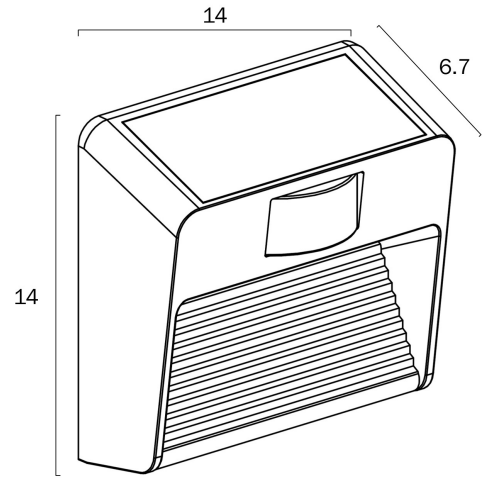

## ROTH EXTERIOR SOLAR WALL LIGHT SMALL

Note: Dimensions are only a guide and may vary due to manufacturing variations.

### LIGHT SOURCE

**Voltage Input**

3.7V

**Total Wattage (max)**

1.3

**Globe Type**

Integrated LED

**Globe / Light Source qty**

### PRODUCT DIMENSIONS

**Fixture Weight (Kg)**

0.610

## Fixture Width (cm)

14