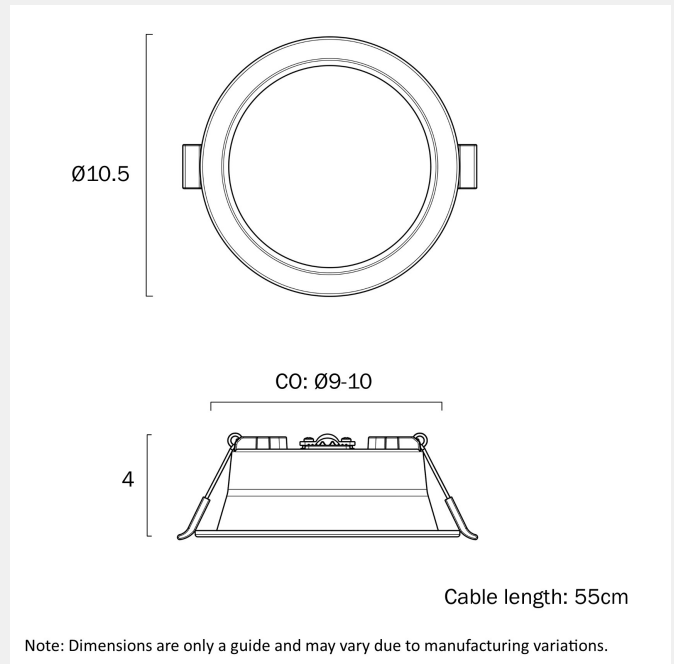

RONDO LED DOWNLIGHT 3CCT DIMMABLE

LIGHT SOURCE

Voltage Input

240V

Total Wattage (max)

9

Globe Type

LED integrated SMD

Fixture Weight (Kg)

0.19

Fixture Diameter (cm)

10.5

Cut Out (cm)

9

Cable Length (cm)

55