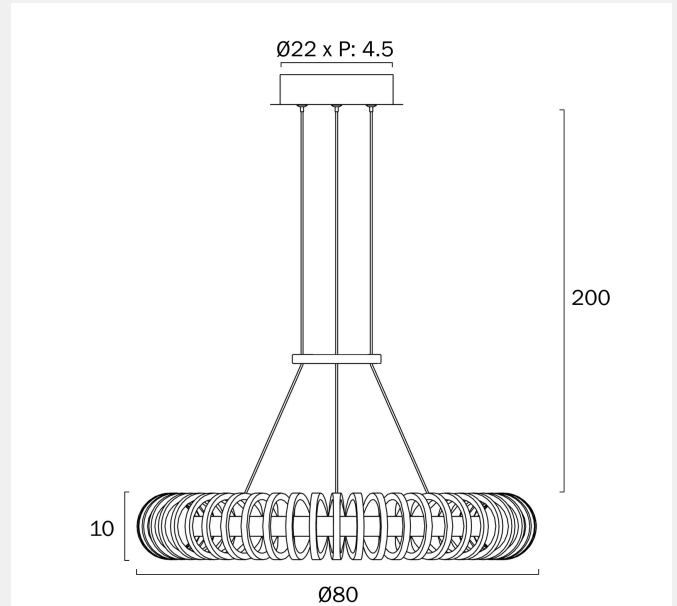

ROMAY 80CM PENDANT LIGHT LARGE

Note: Dimensions are only a guide and may vary due to manufacturing variations.

LIGHT SOURCE

Voltage Input

240V

Total Wattage (max)

58

Wattage

0

Globe Type

LED integrated SMD

Globe / Light Source qty

0

Globe / Light Source included

Yes

Color Kelvin

0

WARRANTY

Replacement Warranty

*3 Years

PRODUCT DIMENSIONS

Fixture Weight (Kg)

5.1

Fixture Diameter (cm)

80

Fixture Height (cm)

10

Fixture Length (cm)

0

Fixture Width (cm)

0

Suspension Length (cm)