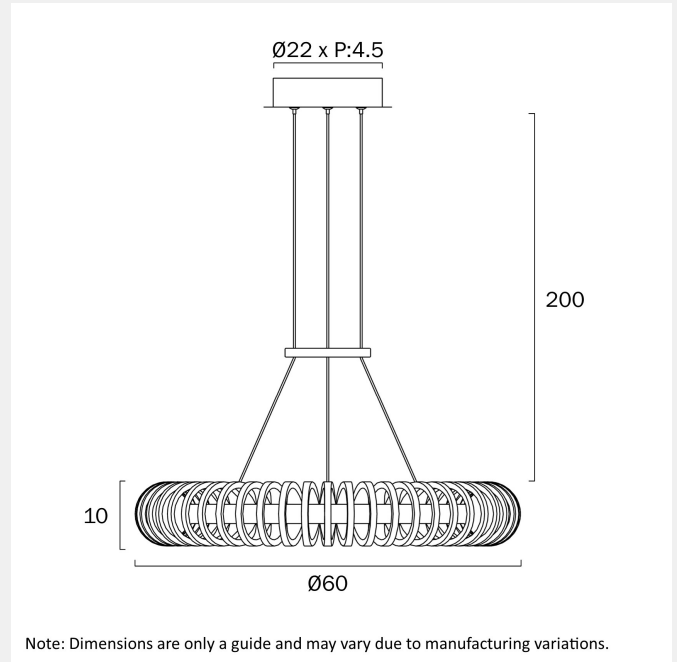

### LIGHT SOURCE

**Voltage Input**

240V

**Total Wattage (max)**

40

**Wattage**

0

**Globe Type**

## PRODUCT DIMENSIONS

---

Fixture Weight (Kg)

3.6

Fixture Diameter (cm)

60

Fixture Height (cm)

10