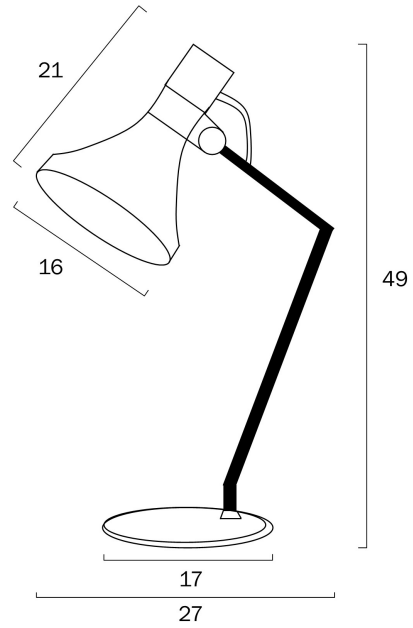

ROMA TABLE LAMP

LIGHT SOURCE

Voltage Input

240V

Total Wattage (max)

25

Globe Type

E27

Globe / Light Source qty

1

Globe / Light Source included

No

Dimmable

Globe Dependant

SPECIFICATIONS

Lead and Plug

Fixture Material

Metal

PRODUCT DIMENSIONS

Fixture Height (cm)

48

Fixture Diameter (cm)

16

Fixture Length (cm)