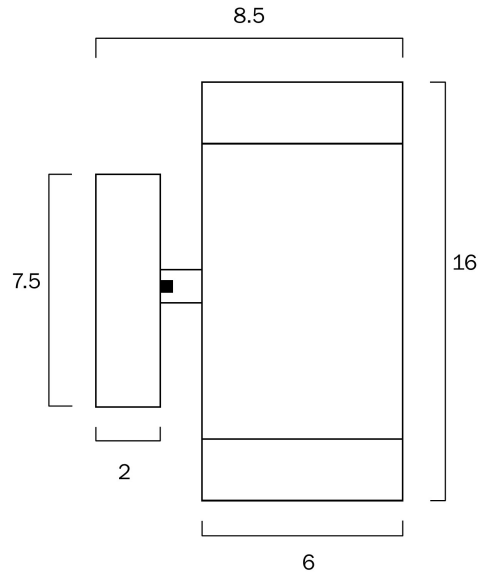

RIVA UP-DOWN EXTERIOR LED WALL LIGHT

LIGHT SOURCE

Voltage Input

240V

Total Wattage (max)

8

Wattage

4

Globe Type

GU10

Globe / Light Source qty

2

Globe / Light Source included

Yes

Color Kelvin

4000k

No

COLOUR AND MATERIAL

Fixture Material

Metal

PRODUCT DIMENSIONS

Fixture Weight (Kg)

0.48

Fixture Projection (cm)

9

Telbix.

Fixture Diameter (cm)

6

Fixture Height (cm)

16

WARRANTY

Replacement Warranty