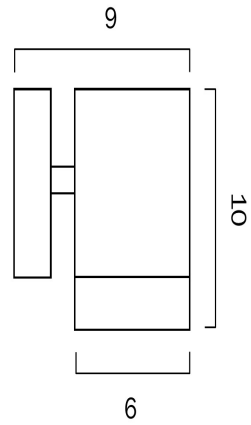

### LIGHT SOURCE

**Voltage Input**

240V

**Total Wattage (max)**

28

**Globe Type**

GU10

**Globe / Light Source qty**

### PRODUCT DIMENSIONS

**Fixture Projection (cm)**

9

**Fixture Diameter (cm)**

6

Fixture Height (cm)

10