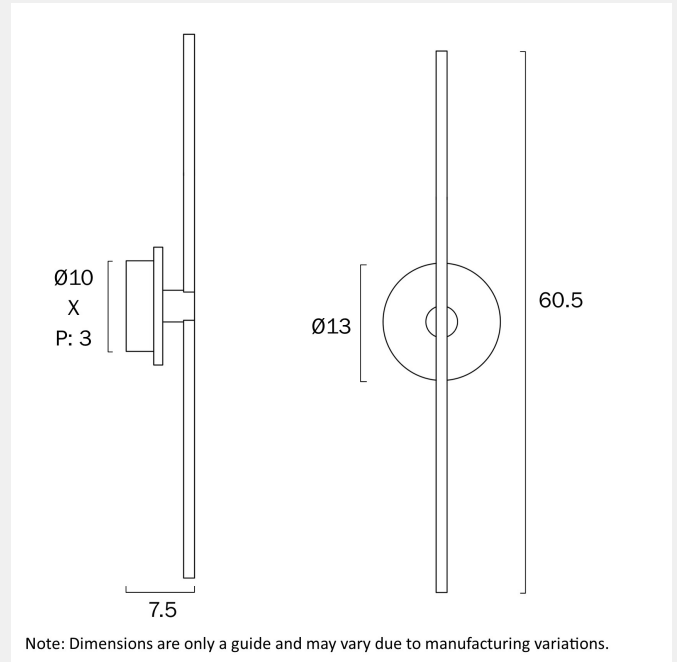

### LIGHT SOURCE

**Voltage Input**

240V

**Total Wattage (max)**

12

**Globe Type**

LED integrated SMD

**Globe / Light Source qty**

### PRODUCT DIMENSIONS

**Fixture Weight (Kg)**

1.1

**Fixture Projection (cm)**

7.5

## Fixture Width (cm)

13