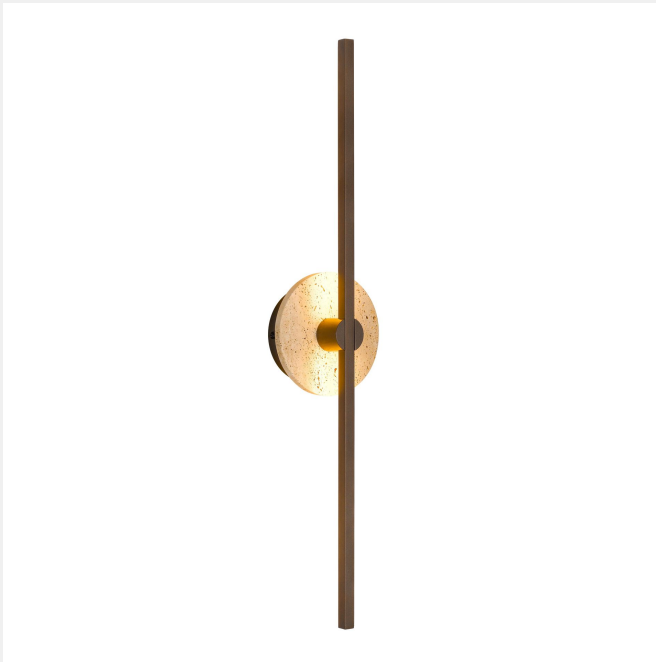

## RIMINI WALL LIGHT

### LIGHT SOURCE

**Voltage Input**

240V

**Total Wattage (max)**

12

**Globe Type**

LED integrated SMD

**Globe / Light Source qty**

1

**Globe / Light Source included**

Yes

**Color Kelvin**

3000k

**Color Temperature**

Warm White

**Dimmable**