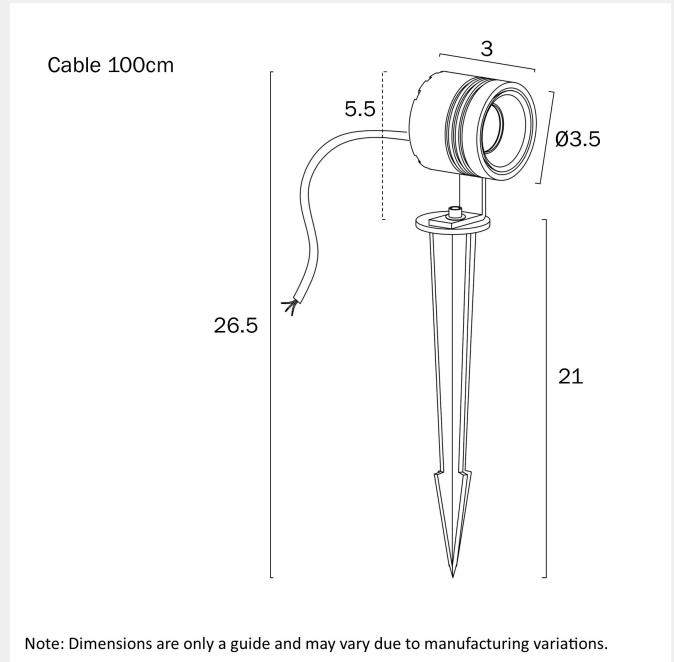

### LIGHT SOURCE

**Voltage Input**

24V

**Total Wattage (max)**

3

**Globe Type**

LED integrated COB

**Globe / Light Source qty**

### PRODUCT DIMENSIONS

**Fixture Weight (Kg)**

0.2

**Fixture Height (cm)**

5.5

## Fixture Diameter (cm)

3.5

## Cable Length (cm)

100