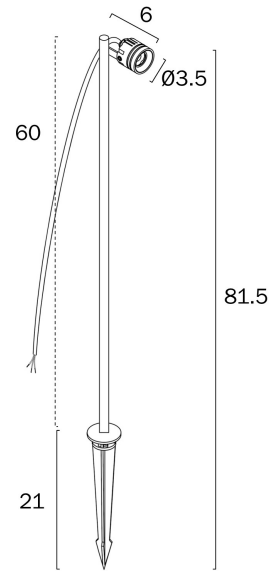

## RILTO 24V EXTERIOR LED POST SPIKE LIGHT

Cable 100cm

Note: Dimensions are only a guide and may vary due to manufacturing variations.

### LIGHT SOURCE

**Voltage Input**

24V

**Total Wattage (max)**

3

**Globe Type**

LED integrated COB

**Globe / Light Source qty**

### PRODUCT DIMENSIONS

**Fixture Weight (Kg)**

0.5

**Fixture Height (cm)**

60

# Telbix.

Fixture Diameter (cm)

3.5

Cable Length (cm)

100