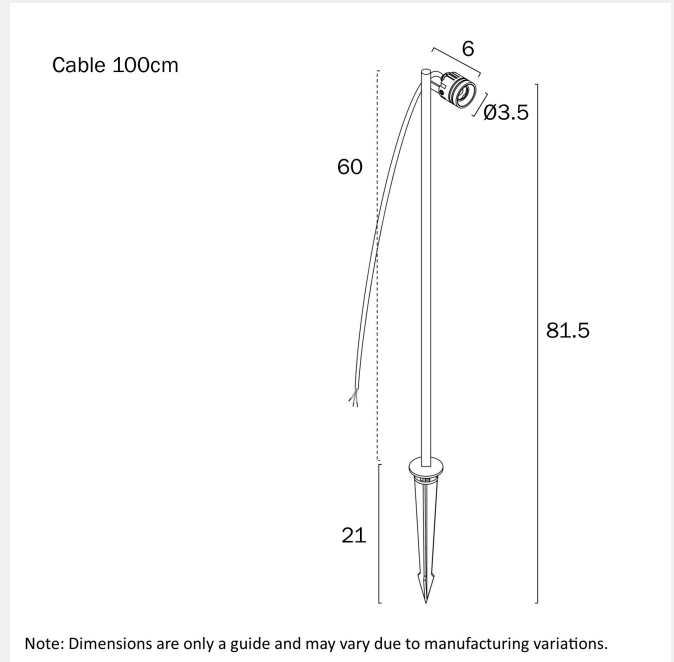

### LIGHT SOURCE

**Voltage Input**

24V

**Total Wattage (max)**

3

**Globe Type**

LED integrated COB

**Globe / Light Source qty**

### PRODUCT DIMENSIONS

**Fixture Weight (Kg)**

0.5

**Fixture Height (cm)**

60