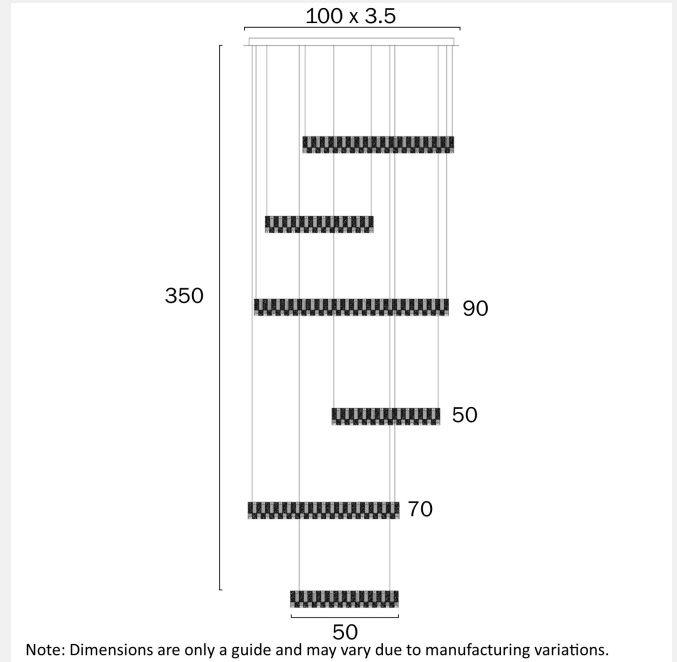

RIAS 6 TIER LED PENDANT LIGHT

LIGHT SOURCE

Voltage Input

240V

Total Wattage (max)

175

Globe Type

LED integrated SMD

Globe / Light Source included

Yes

Color Kelvin

3 CCT (3300k - 4200k - 6500k)

Color Temperature

Warm White; Natural White; Daylight

Dimmable

Yes - Bluetooth Remote

Lumens

30000

SPECIFICATIONS

Lead and Plug

No

IP rating

IP20

Suspension Type

Break Wire + PVC

Height Adjustable?

Yes

Raked Ceiling Compatible

No

Mounting

Surface

Electrical Protection

CLASS I - HIGH VOLTAGE, EARTH REQUIRED

COLOUR AND MATERIAL

Fixture Material

Crystal, Stainless Steel

Fixture Finish

Gloss

WARRANTY

Replacement Warranty

*3 Years