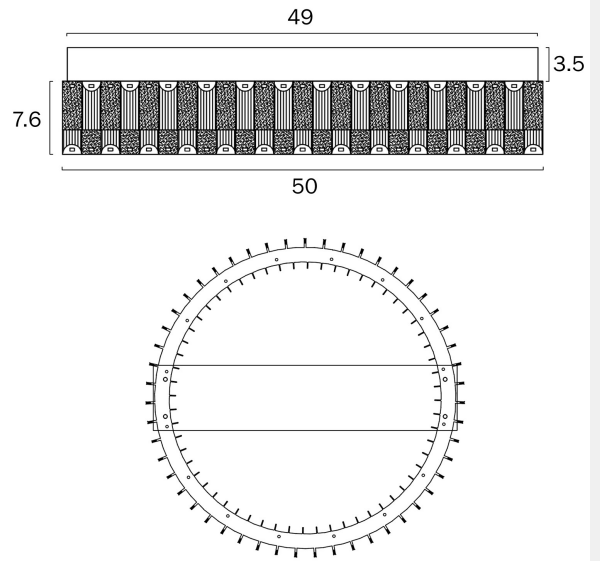

RIAS 50CM CTC CEILING LIGHT

Note: Dimensions are only a guide and may vary due to manufacturing variations.

LIGHT SOURCE

CRI (Color Rendering Index)

>80

CARE

Care Instructions

Do not use strong liquid cleaners, Wipe clean with a dry cloth. Aluminium, Brass and Stainless Steel will naturally oxidised and change overtime. Exterior products require regular four (4) monthly cleaning and maintenance to ensure they do not accumulate dirt or other environmental deposits. Wipe the product with a mild detergent and warm water to remove surface deposits. Rinse with fresh water and wipe dry with a soft cloth. An extra temporary protection barrier of water displacement oil can help to maintain the surface, such as WD40, sprayed onto a soft cloth and rubbed onto the surface.

VARIANTS

[RIAS CTC50-CH3C] RIAS
50CM CTC CEILING LIGHT
(CHROME)

9329501066003

[RIAS CTC50-GD3C] RIAS
50CM CTC CEILING LIGHT
(GOLD)

9329501066010

Find RIAS 50CM CTC CEILING LIGHT on
www.telbix.com