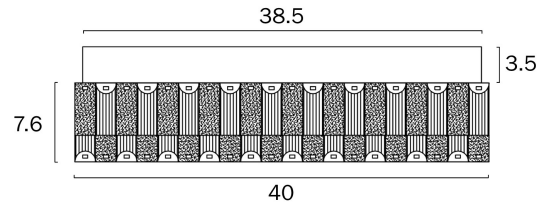

RIAS 40CM CTC CEILING LIGHT

Note: Dimensions are only a guide and may vary due to manufacturing variations.

LIGHT SOURCE

CRI (Color Rendering Index)

>80

CARE

Care Instructions

Do not use strong liquid cleaners, Wipe clean with a dry cloth. Aluminium, Brass and Stainless Steel will naturally oxidised and change overtime. Exterior products require regular four (4) monthly cleaning and maintenance to ensure they do not accumulate dirt or other environmental deposits. Wipe the product with a mild detergent and warm water to remove surface deposits. Rinse with fresh water and wipe dry with a soft cloth. An extra temporary protection barrier of water displacement oil can help to maintain the surface, such as WD40, sprayed onto a soft cloth and rubbed onto the surface.