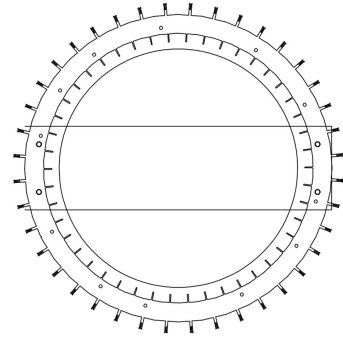

RIAS 40CM CTC CEILING LIGHT

Note: Dimensions are only a guide and may vary due to manufacturing variations.

LIGHT SOURCE

CRI (Color Rendering Index)

>80

CARE

Care Instructions

Do not use strong liquid cleaners, Wipe clean with a dry cloth. Aluminium, Brass and Stainless Steel will naturally oxidised and change overtime. Exterior products require regular four (4) monthly cleaning and maintenance to ensure they do not accumulate dirt or other environmental deposits. Wipe the product with a mild detergent and warm water to remove surface deposits. Rinse with fresh water and wipe dry with a soft cloth. An extra temporary protection barrier of water displacement oil can help to maintain the surface, such as WD40, sprayed onto a soft cloth and rubbed onto the surface.