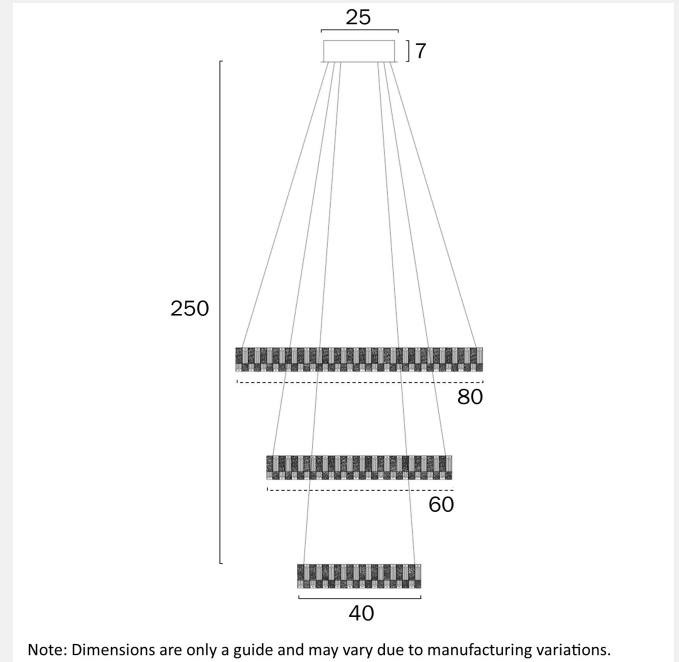

RIAS 3 TIER LED PENDANT LIGHT

LIGHT SOURCE

Voltage Input

240V

Total Wattage (max)

88

Globe Type

LED integrated SMD

Globe / Light Source included

Yes

Color Kelvin

3 CCT (3300k - 4200k - 6500k)

Color Temperature

Warm White; Natural White; Daylight

Dimmable

Yes - Bluetooth Remote

Lumens

15000

SPECIFICATIONS

Lead and Plug

No

IP rating

IP20

Suspension Type

Break Wire + PVC

Height Adjustable?

Yes

Raked Ceiling Compatible

No

Mounting

Surface

Electrical Protection

CLASS I - HIGH VOLTAGE, EARTH REQUIRED

COLOUR AND MATERIAL

Fixture Material

Crystal, Stainless Steel

Fixture Finish

Gloss

WARRANTY

Replacement Warranty

*3 Years