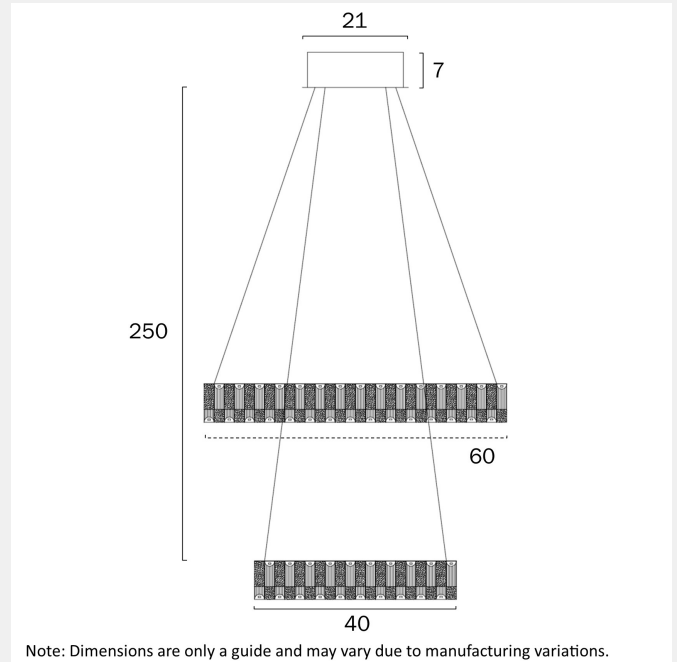

### LIGHT SOURCE

**Voltage Input**

240V

**Total Wattage (max)**

48

**Globe Type**

LED integrated SMD

**Globe / Light Source included**