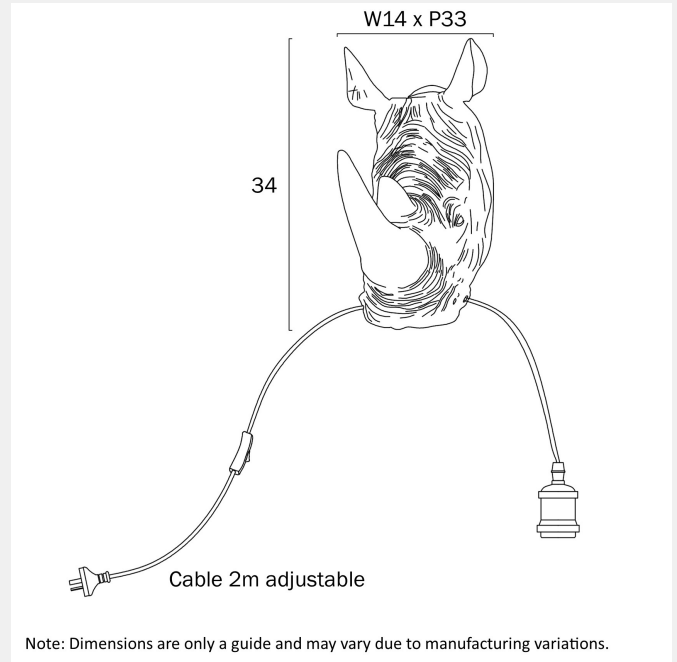

RHINO WALL LIGHT

LIGHT SOURCE

Voltage Input

240V

Total Wattage (max)

25

Globe Type

E27

Globe / Light Source qty

1

Globe / Light Source included

No

Dimmable

Globe Dependant

SPECIFICATIONS

Lead and Plug

PRODUCT DIMENSIONS

Fixture Weight (Kg)

2.15

Fixture Projection (cm)

33

Fixture Width (cm)

14

Fixture Height (cm)