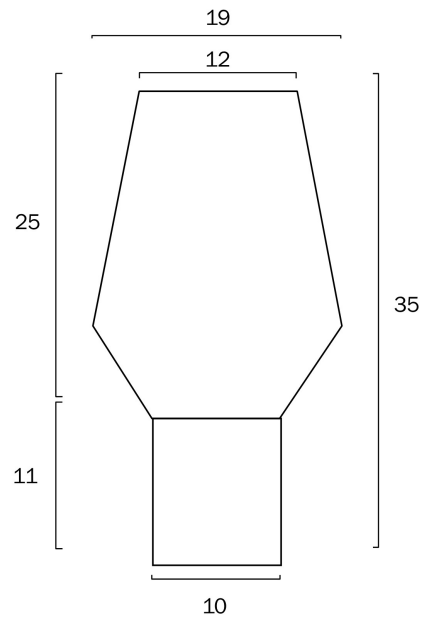

RENE TABLE LAMP

Note: Dimensions are only a guide and may vary due to manufacturing variations.

LIGHT SOURCE

Voltage Input

240V

Total Wattage (max)

25

Globe Type

COLOUR AND MATERIAL

Fixture Material

Glass,Metal

PRODUCT DIMENSIONS

Fixture Weight (Kg)

1.65

Fixture Height (cm)

35