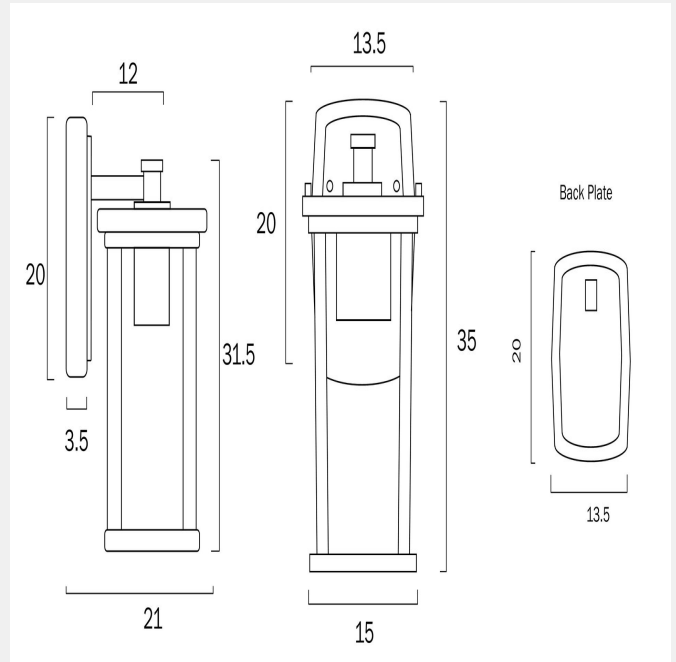

## REESE EXTERIOR WALL LIGHT LARGE

### LIGHT SOURCE

**Voltage Input**

240V

**Total Wattage (max)**

25

**Globe Type**

E27

**Globe / Light Source qty**

### PRODUCT DIMENSIONS

**Fixture Weight (Kg)**

2.1

**Fixture Projection (cm)**

21

**Fixture Height (cm)**

35

**Fixture Width (cm)**