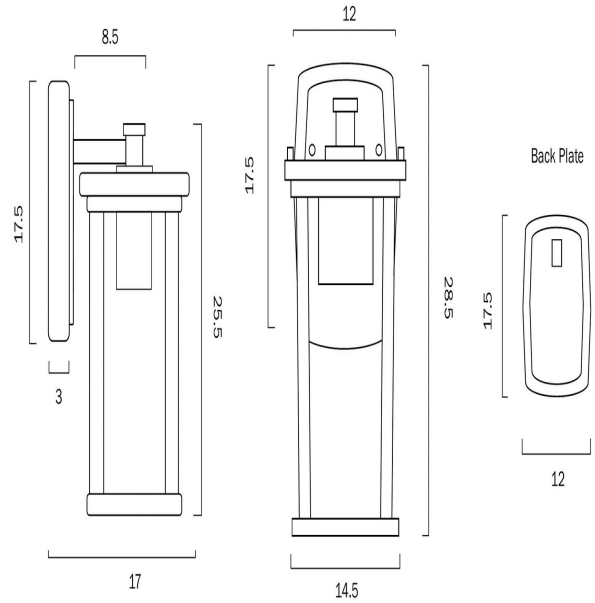

REESE EXTERIOR WALL LIGHT SMALL

LIGHT SOURCE

Voltage Input

240V

Total Wattage (max)

25

Globe Type

E27

Globe / Light Source qty

1

Globe / Light Source included

No

Dimmable

Globe Dependant

SPECIFICATIONS

Lead and Plug

Fixture Material

Metal,Glass

Fixture Finish

Matte

PRODUCT DIMENSIONS

Fixture Weight (Kg)

1.2

Fixture Projection (cm)

17

Fixture Height (cm)

28.5

Fixture Width (cm)

14.5

WARRANTY

Replacement Warranty

*3 Years