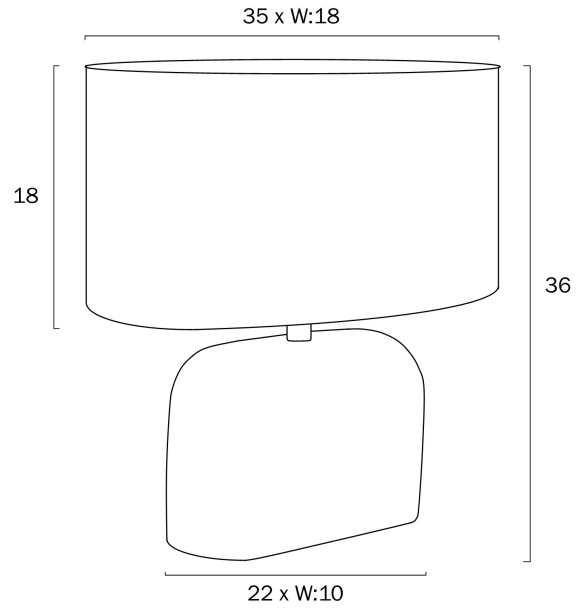

REANO TABLE LAMP

Note: Dimensions are only a guide and may vary due to manufacturing variations.

LIGHT SOURCE

Voltage Input

240V

Total Wattage (max)

25

Globe Type

Electrical Protection

CLASS II - DOUBLE INSULATED, EARTH NOT REQUIRED

COLOUR AND MATERIAL

Fixture Material

Iron,White Terrazzo,Grey Concrete,Fabric

PRODUCT DIMENSIONS

Fixture Weight (Kg)

3.2

Fixture Height (cm)

36

Fixture Length (cm)

35

Fixture Width (cm)

18

Cable Length (cm)

180 (30+Inline Switch+150)