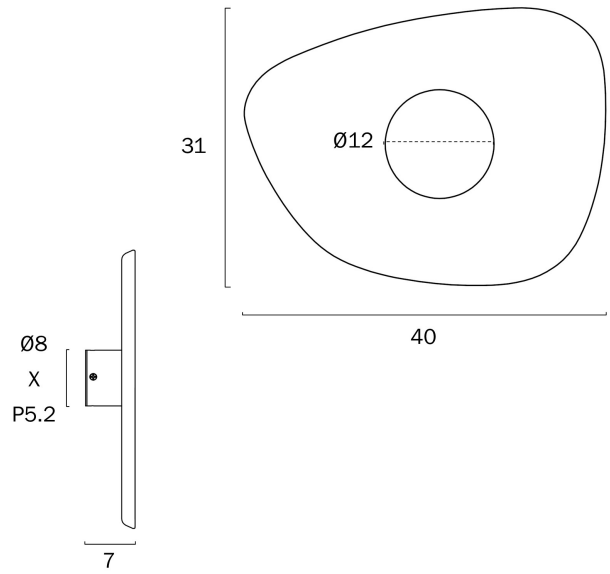

RAXA LED WALL LIGHT

Note: Dimensions are only a guide and may vary due to manufacturing variations.

LIGHT SOURCE

Voltage Input

240V

Total Wattage (max)

5

Globe Type

Fixture Weight (Kg)

0.8

Fixture Projection (cm)

7

Fixture Width (cm)

40

Fixture Height (cm)

31