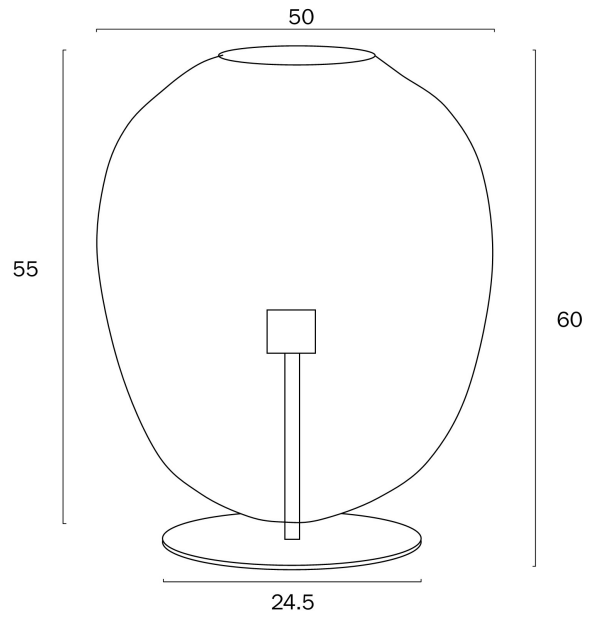

RANA 50CM TABLE LAMP LARGE

LIGHT SOURCE

Voltage Input

240V

Total Wattage (max)

25

Globe Type

E27

Globe / Light Source qty

1

Globe / Light Source included

No

Dimmable

Globe Dependant

SPECIFICATIONS

Lead and Plug

CLASS II – DOUBLE INSULATED, EARTH NOT REQUIRED

COLOUR AND MATERIAL

Fixture Material

Iron,Rattan

PRODUCT DIMENSIONS

Fixture Weight (Kg)

2.4

Fixture Height (cm)