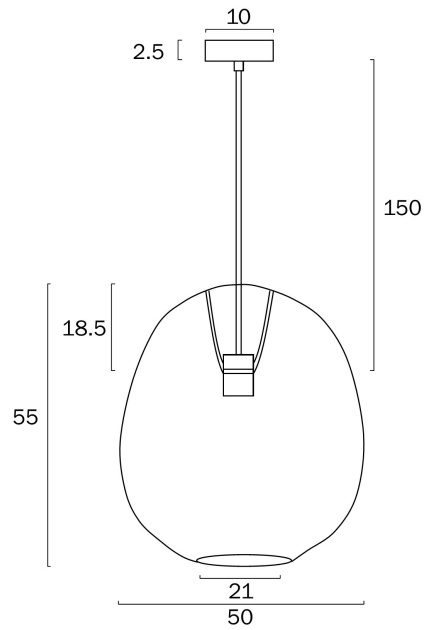

RANA 50CM PENDANT LIGHT

LIGHT SOURCE

Voltage Input

240V

Total Wattage (max)

25

Globe Type

E27

Globe / Light Source qty

1

Globe / Light Source included

No

Dimmable

Globe Dependant

SPECIFICATIONS

Lead and Plug

No

IP rating

IP20

Suspension Type

Cable

Height Adjustable?

Yes

Mounting

*3 Years

PRODUCT DIMENSIONS

Fixture Weight (Kg)

1.65

Fixture Diameter (cm)

50

Fixture Height (cm)

55